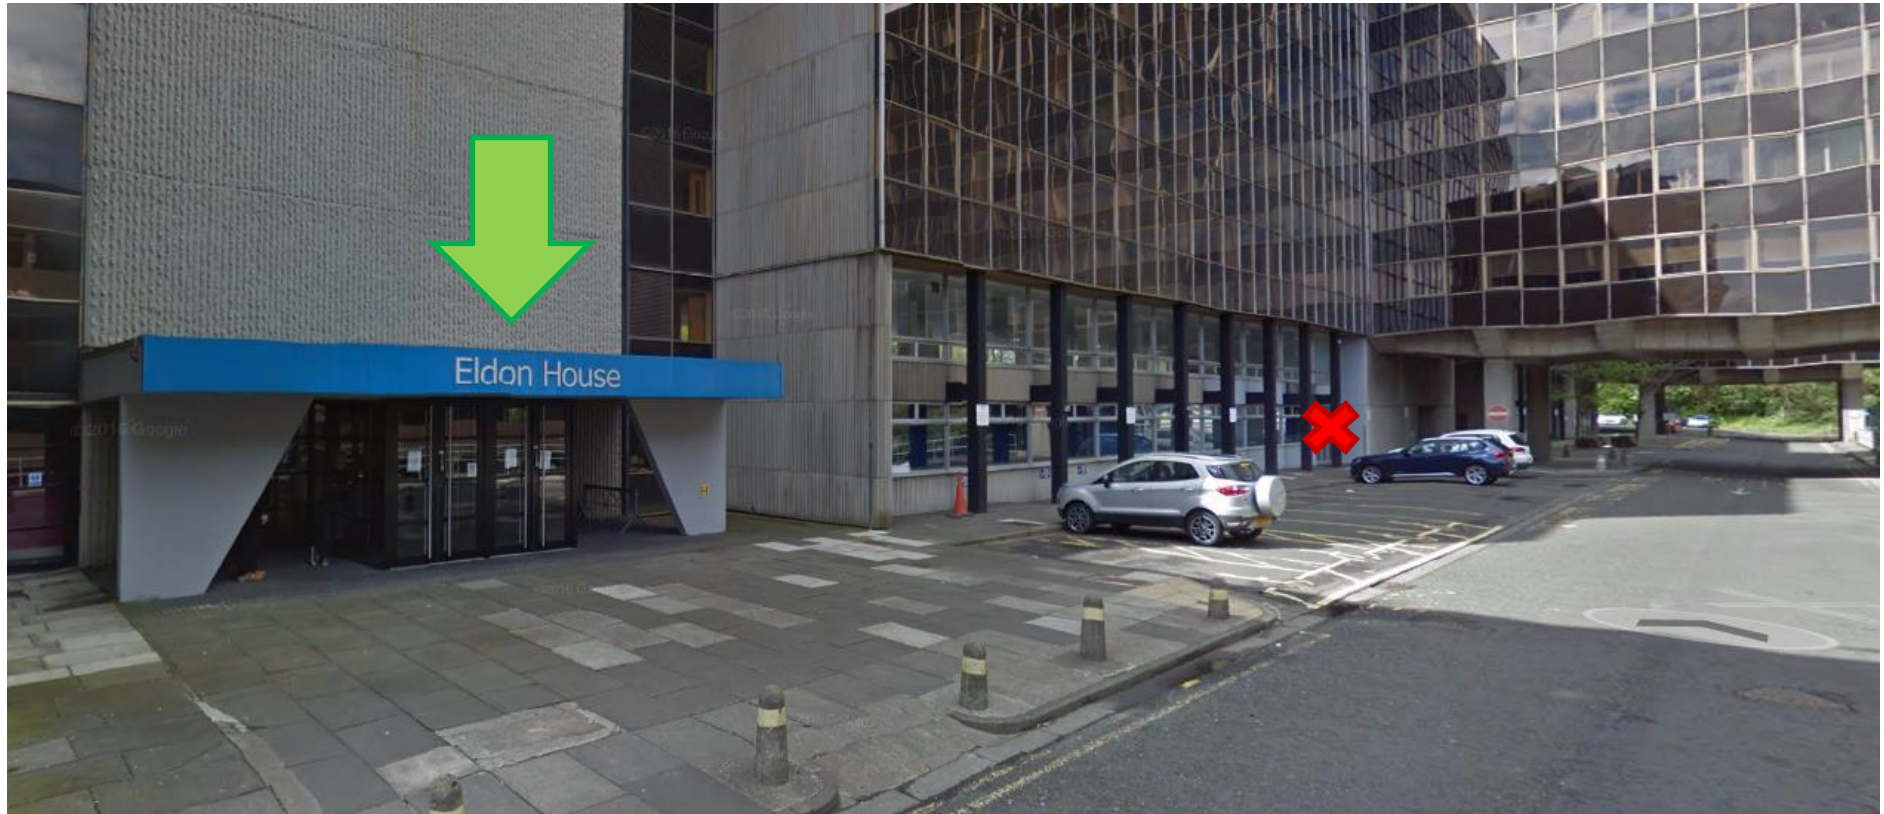

Newcastle Premier Health | 4th Floor Dobson House | Regent Centre | Newcastle upon Tyne

| NE3 3PF | T: 0191 6053140 | F: 0191 2841942 | www.newcastlepremierhealth.com