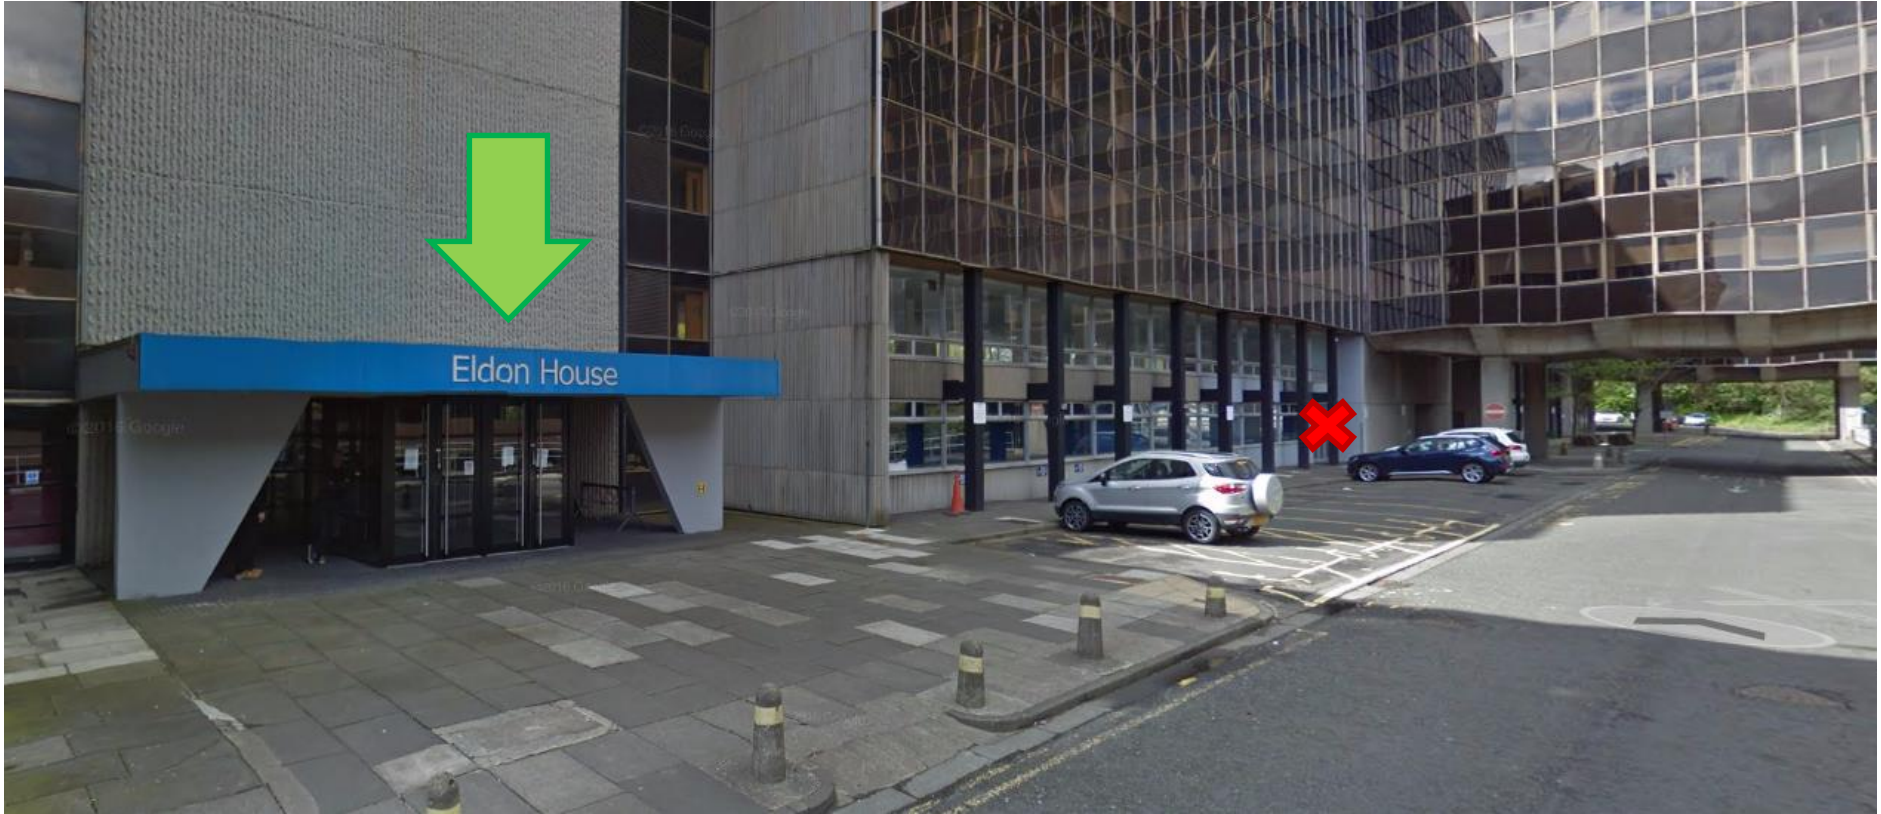

## From Tyne Bridge

- Take the A184 exit toward Gateshead/Newcastle (Centre)
- Continue onto A184
- Take the A184/A189 ramp to Gateshead town centre/ Newcastle
- At the roundabout, take the 3rd exit onto Askew Rd/A184
- Turn left onto High St/A167, continue to follow A167
- Keep right to continue on A167(M)
- Exit on the right onto Great N Rd/B1318 toward Gosforth
- Continue to follow B1318
- Continue straight onto High St/B1318
- Continue to follow B1318
- Turn left onto Regent Farm Rd
- At the roundabout, take the 3rd exit
- Go underneath brown glass buildings, at junction you will see Amec in front of you, take right and travel 20 yards, Parking is on the right, and is free to our customers
- **We are inside Eldon House and on the 4<sup>th</sup> Floor**

## Driving Directions from Tyne Tunnel

- Head north on Tyne Tunnel/A19
- Continue to follow A19
- Toll road
- At the roundabout, take the 2nd exit and stay on A19
- At the roundabout, take the 1st exit onto the A1058 ramp to Newcastle
- Merge onto Coast Rd/A1058
- Take the A188 exit toward Heaton/Killingworth/Freeman
- At the roundabout, take the 3rd exit onto Benton Rd/A188
- Go through 3 roundabouts
- At the roundabout, take the 1st exit onto Benton Park Rd/ A191
- Continue to follow A191
- Go through 2 roundabouts
- Turn right onto High St/A191
- Continue to follow High St
- Turn left onto Regent Farm Rd
- Take the 1st left to stay on Regent Farm Rd
- At the roundabout, take the 3rd exit
- Go underneath brown glass buildings, at junction you will see Amec in front of you, take right and travel 20 yards, Parking is on the right, and is free to our customers.
- **We are inside Eldon House and on the 4<sup>th</sup> Floor**